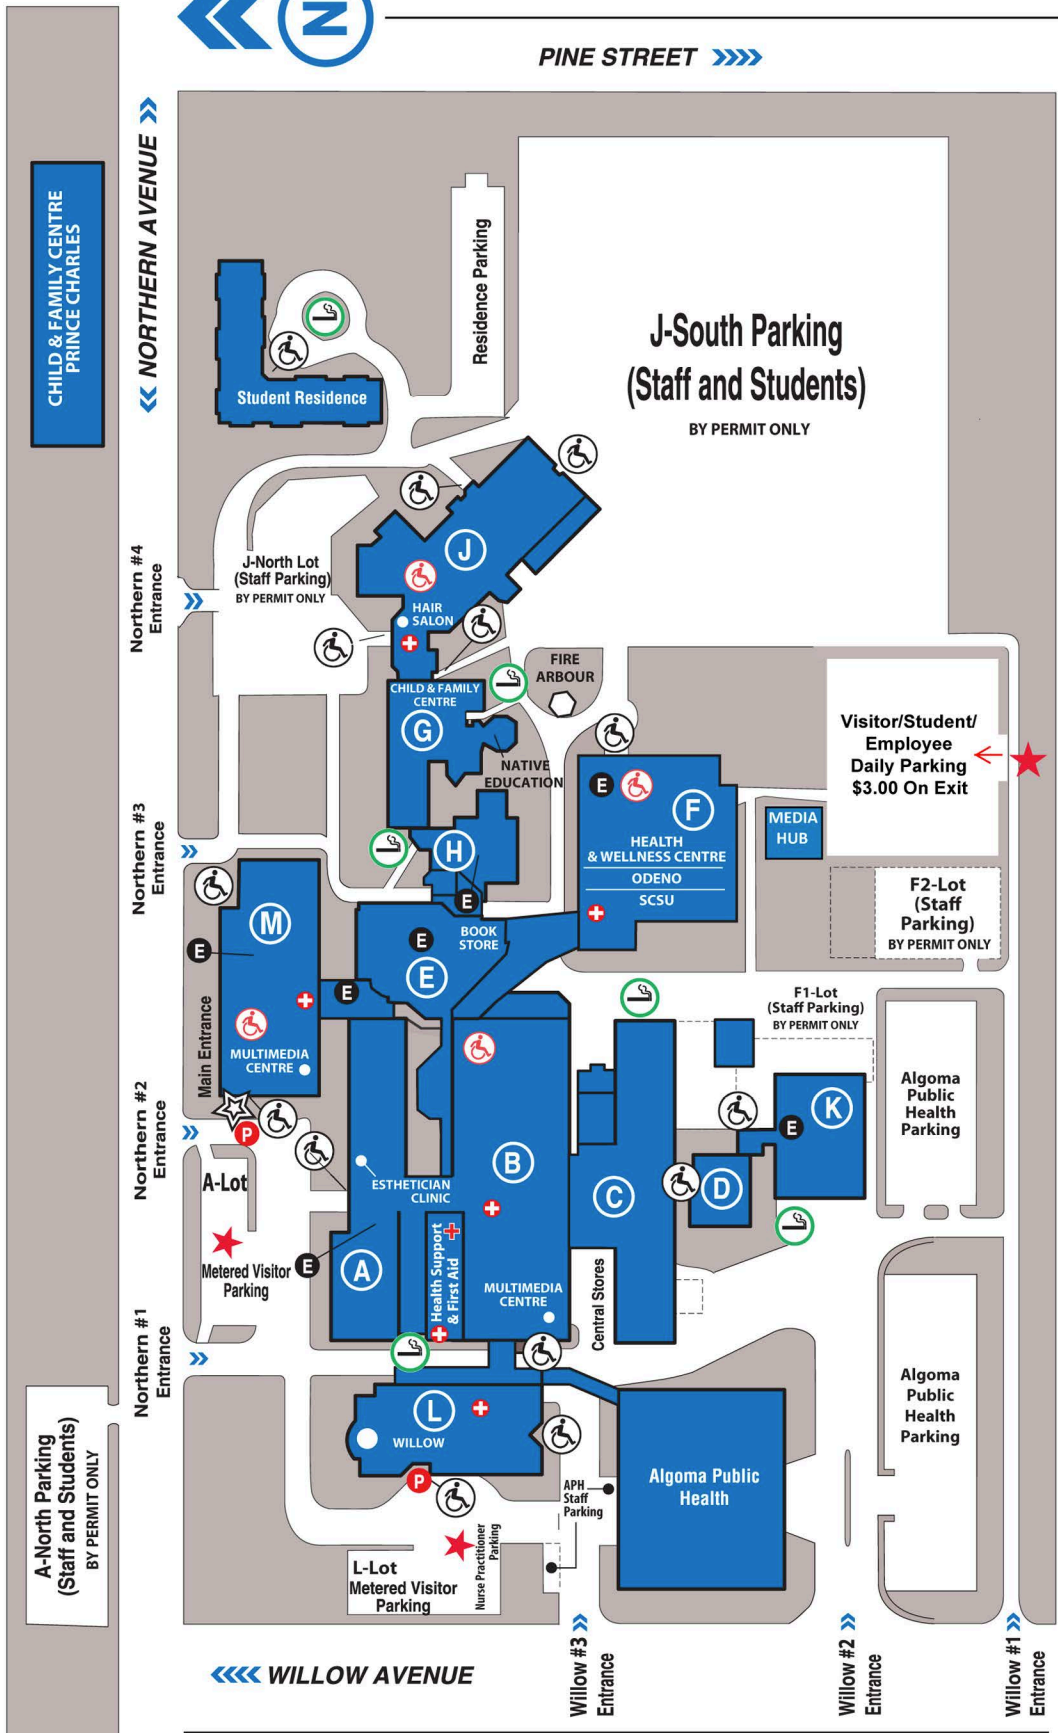

PINE STREET >>>

## Legend

-  Elevator
-  Accessible Entrance
-  Accessible Washroom (All Genders)
-  Main Entrance
-  Para Bus drop off
-  Visitor Parking
-  Health Support & First Aid
-  Designated Smoking Area (Look for sign)
-  Automatic External Defibrillator (AED)

CHILD & FAMILY CENTRE  
PRINCE CHARLES

A-North Parking  
(Staff and Students)  
BY PERMIT ONLY